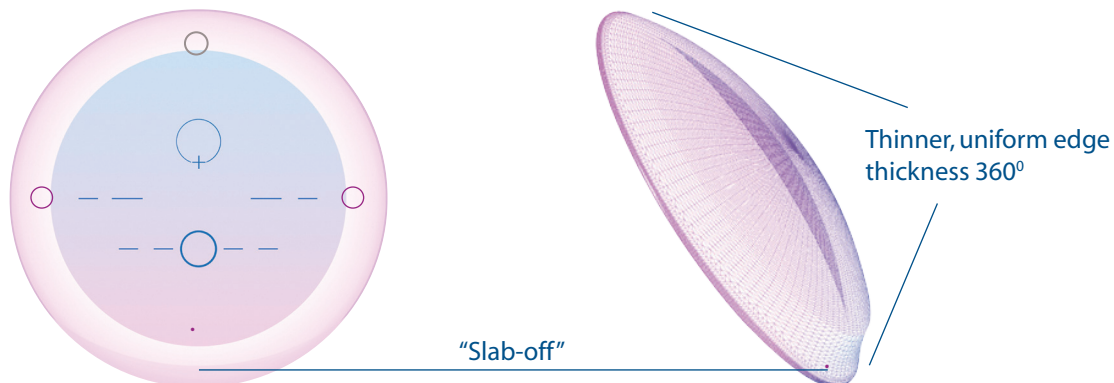

EXCELLENT VISUAL PERFORMANCE

Allows crisp intermediate vision without compromising near or distance vision

	EXPERT Progressive
Base Curve	6.90mm to 9.00mm in 0.05mm steps
Overall Diameter	8.50mm to 10.00mm in 0.50mm steps
Power	-20.00D to +20.00D in 0.25D steps
Add Powers	+1.00D to +4.00D in 0.25D steps
Fitting	Request Fitting Guide
COMMENTS FROM EXPERTS	
<p>Catherine Peyre, MD</p> <p>"EXPERT Progressive represents a true advancement in multifocal contact lenses. It delivers a smooth progression of powers, including a progressive intermediate. There is no image jump, even for stronger adds. Thanks to the Slab Off technology on the lower edge, the comfort on the eye is equivalent to a concentric multifocal lens."</p>	
<p>Brooke Messer, OD, SLS:</p> <p>"This new lens is easy to fit and provides the patient with wide fields of near and distance vision. It is well designed to provide excellent intermediate vision. My presbyopic patients are thrilled with the results."</p>	